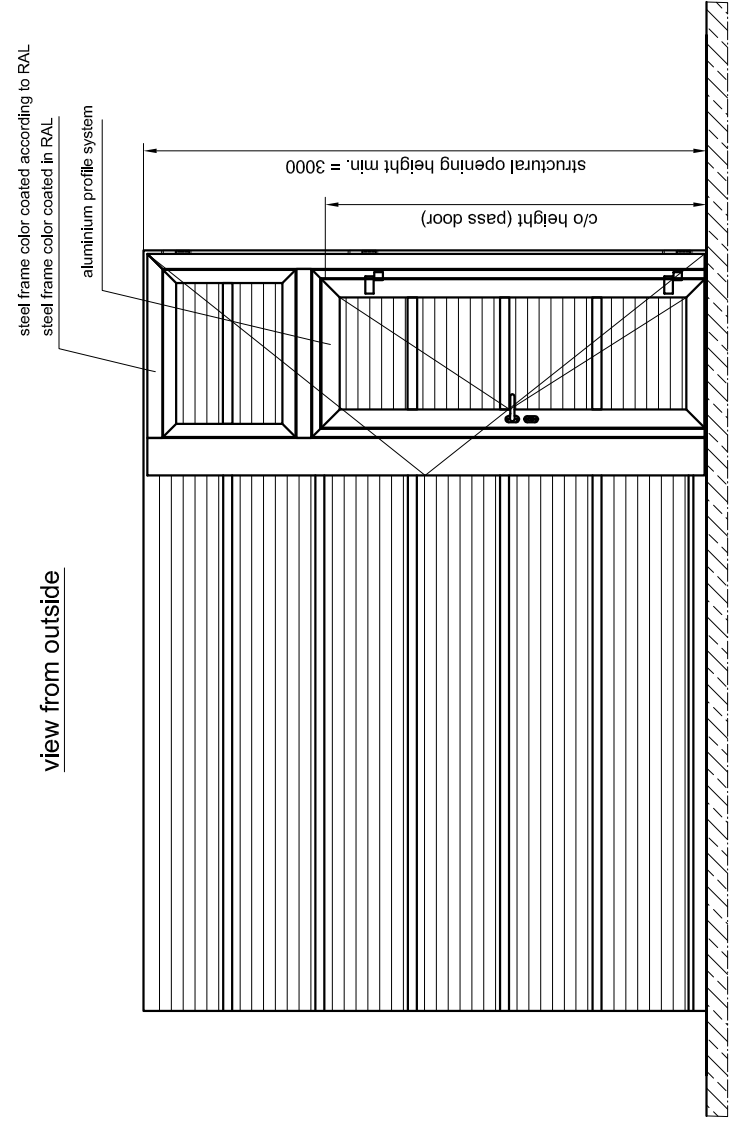

view from outside

view from outside

horizontal section

vertical section

door open - lateral part closed

also available with short cassette

**aluminium frame
with threshold**

Attention:

Lateral part shown on the right-hand-side when seen from the outside - inward opening. Other options available upon request!
(for example lateral part - outside opening)

SPACELITE HT40 GA pass door element SPACELITE_HT40_GA_TE_en	June 2017	BUTZBACH www.butzbach.com Tel. +49-8337-901-0
	CAD: 05/132/2 sheet 2 Schutzmerk ISO 16016	

subject to technical alterations!

view from outside

vertical section

also available with short cassette

horizontal section

**steel frame without
threshold**

Attention:
Lateral part shown on the right-hand-side when seen from the outside - inward opening. Other options available upon request!
(for example lateral part - outside opening)