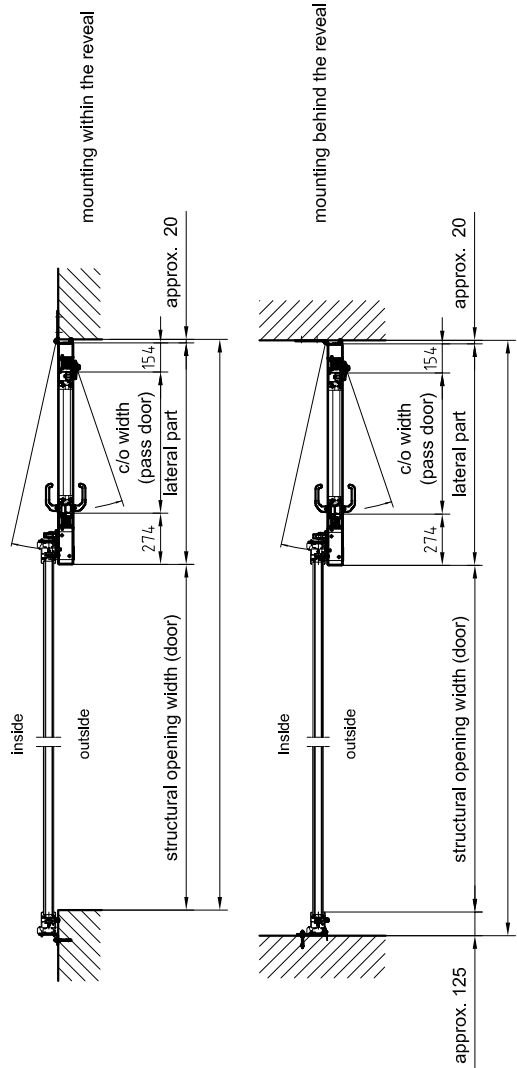

view from outside

view from outside

horizontal section

vertical section

door open - lateral part closed

also available with short cassette

**aluminium frame
with threshold**

Attention:

Lateral part shown on the right-hand-side when seen from the outside - inward opening. Other options available upon request!
(for example lateral part - outside opening)

SPACELITE HT40 GA pass door element SPACELITE_HT40_GA_TE_en	June 2017	BUTZBACH www.butzbach.com Tel. +49-8337-901-0
	CAD: 05/132/2 sheet 2 Schutzmerk ISO 16016	

subject to technical alterations!

view from outside

vertical section

also available with short cassette

horizontal section

**steel frame without
threshold**

Attention:
Lateral part shown on the right-hand-side when seen from the outside - inward opening. Other options available upon request!
(for example lateral part - outside opening)