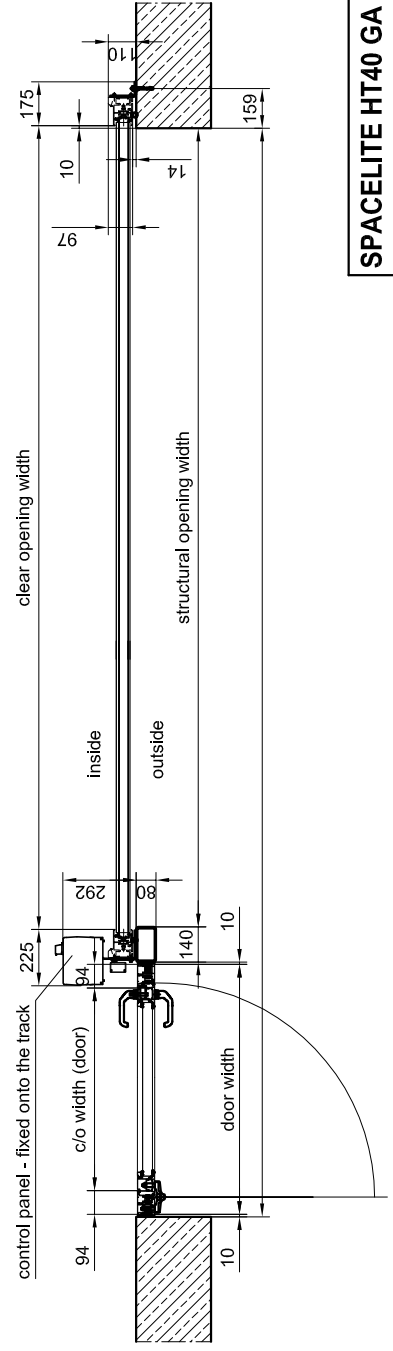

view from outside

view from outside

horizontal section

vertical section

door open - lateral part closed

also available with short cassette

**aluminium frame
with threshold**

Attention:

Lateral part shown on the right-hand-side when seen from the outside - inward opening. Other options available upon request!
(for example lateral part - outside opening)

SPACELITE HT40 GA pass door element SPACELITE_HT40_GA_TE_en	June 2017	BUTZBACH www.butzbach.com Tel. +49-8337-901-0
	CAD: 05/132/2 sheet 2 Schutzmerk ISO 16016	

subject to technical alterations!

view from outside

vertical section

also available with short cassette

horizontal section

**steel frame without
threshold**

Attention:
Lateral part shown on the right-hand-side when seen from the outside - inward opening. Other options available upon request!
(for example lateral part - outside opening)