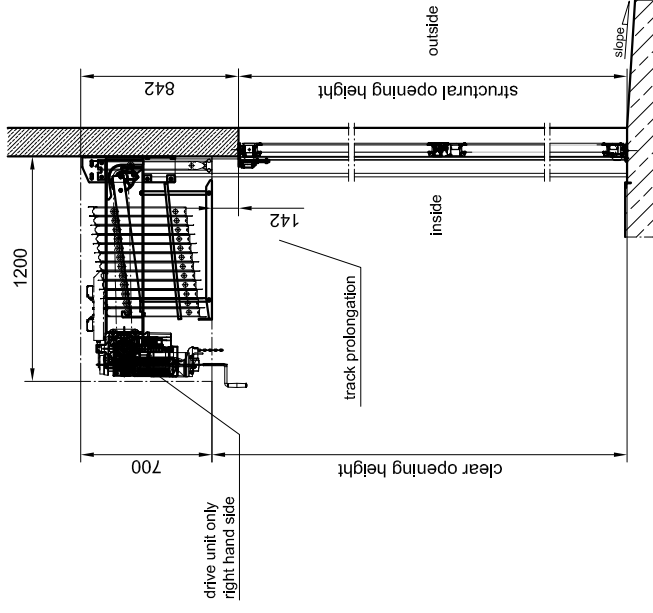

view from outside

view from outside

horizontal section

vertical section

door open - lateral part closed

also available with short cassette

**aluminium frame
with threshold**

Attention:

Lateral part shown on the right-hand-side when seen from the outside - inward opening. Other options available upon request!
(for example lateral part - outside opening)

SPACELITE HT40 GA pass door element SPACELITE_HT40_GA_TE_en	June 2017	BUTZBACH www.butzbach.com Tel. +49-8337-901-0
	CAD: 05/132/2 sheet 2 Schutzmerk ISO 16016	

subject to technical alterations!

view from outside

vertical section

also available with short cassette

horizontal section

**steel frame without
threshold**

Attention:
Lateral part shown on the right-hand-side when seen from the outside - inward opening. Other options available upon request!
(for example lateral part - outside opening)