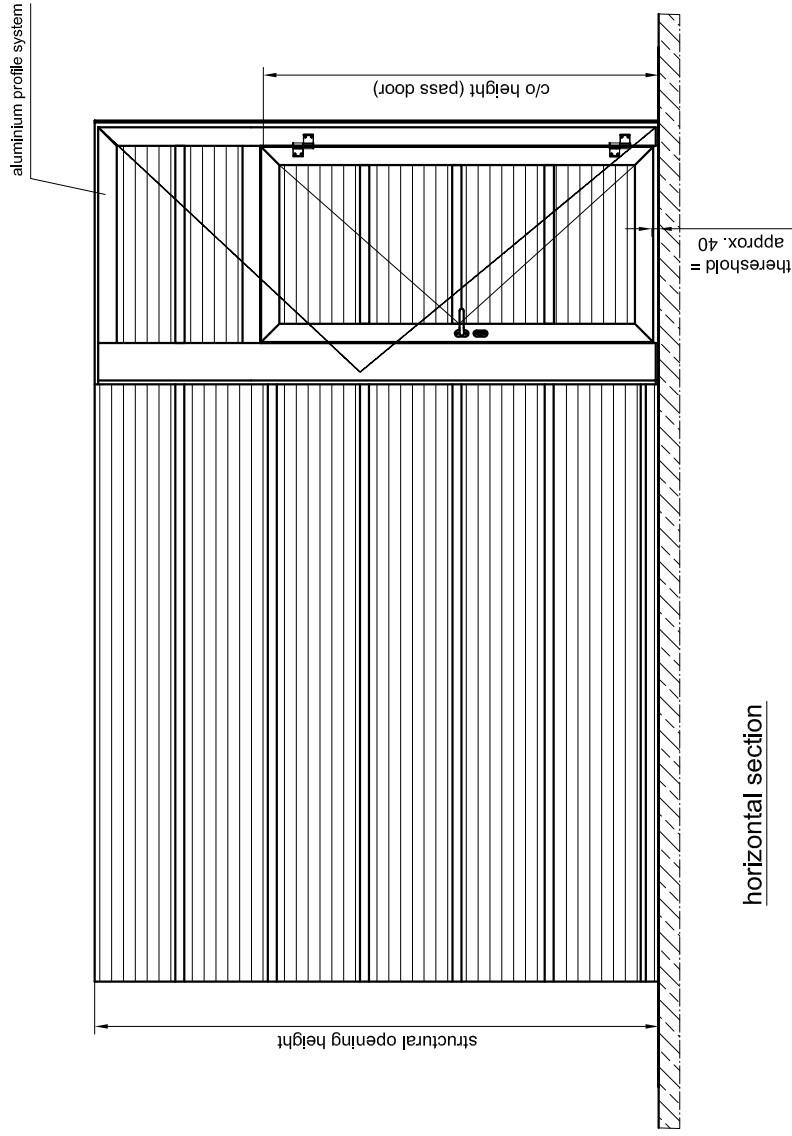

view from outside

view from outside

horizontal section

vertical section

door open - lateral part closed

also available with short cassette

**aluminium frame
with threshold**

Attention:

Lateral part shown on the right-hand-side when seen from the outside - inward opening. Other options available upon request!
(for example lateral part - outside opening)

SPACELITE HT40 GA pass door element SPACELITE_HT40_GA_TE_en	June 2017	BUTZBACH www.butzbach.com Tel. +49-8337-901-0
	CAD: 05/132/2 sheet 2 Schutzmerk ISO 16016	

subject to technical alterations!

view from outside

vertical section

also available with short cassette

horizontal section

**steel frame without
threshold**

Attention:
Lateral part shown on the right-hand-side when seen from the outside - inward opening. Other options available upon request!
(for example lateral part - outside opening)