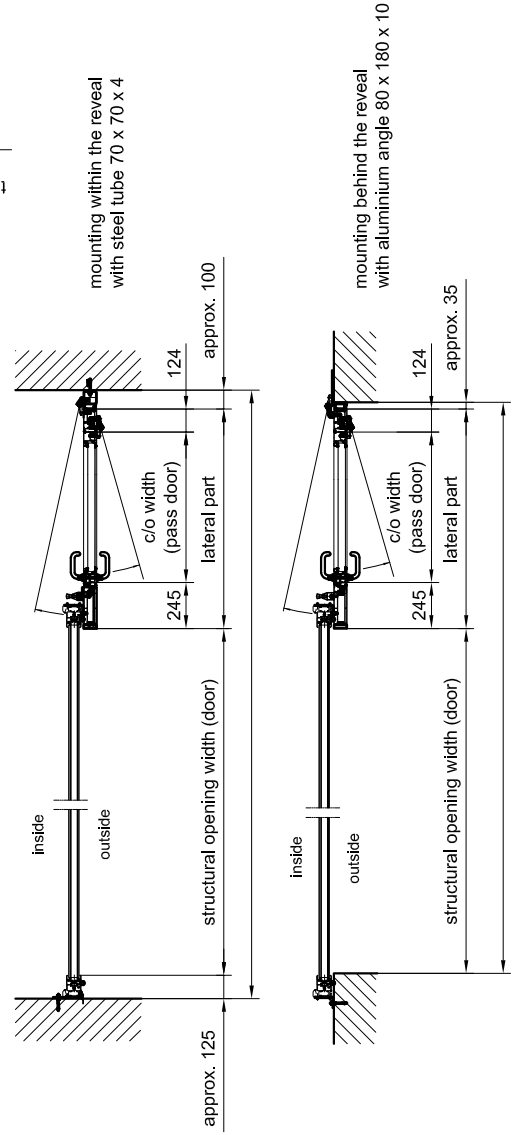

view from outside

view from outside

horizontal section

vertical section

door open - lateral part closed

also available with short cassette

**aluminium frame
with threshold**

Attention:

Lateral part shown on the right-hand-side when seen from the outside - inward opening. Other options available upon request!
(for example lateral part - outside opening)

SPACELITE HT40 GA pass door element SPACELITE_HT40_GA_TE_en	June 2017	BUTZBACH www.butzbach.com Tel. +49-8337-901-0
	CAD: 05/132/2 sheet 2 Schutzmerk ISO 16016	

subject to technical alterations!

view from outside

vertical section

also available with short cassette

horizontal section

**steel frame without
threshold**

Attention:
Lateral part shown on the right-hand-side when seen from the outside - inward opening. Other options available upon request!
(for example lateral part - outside opening)