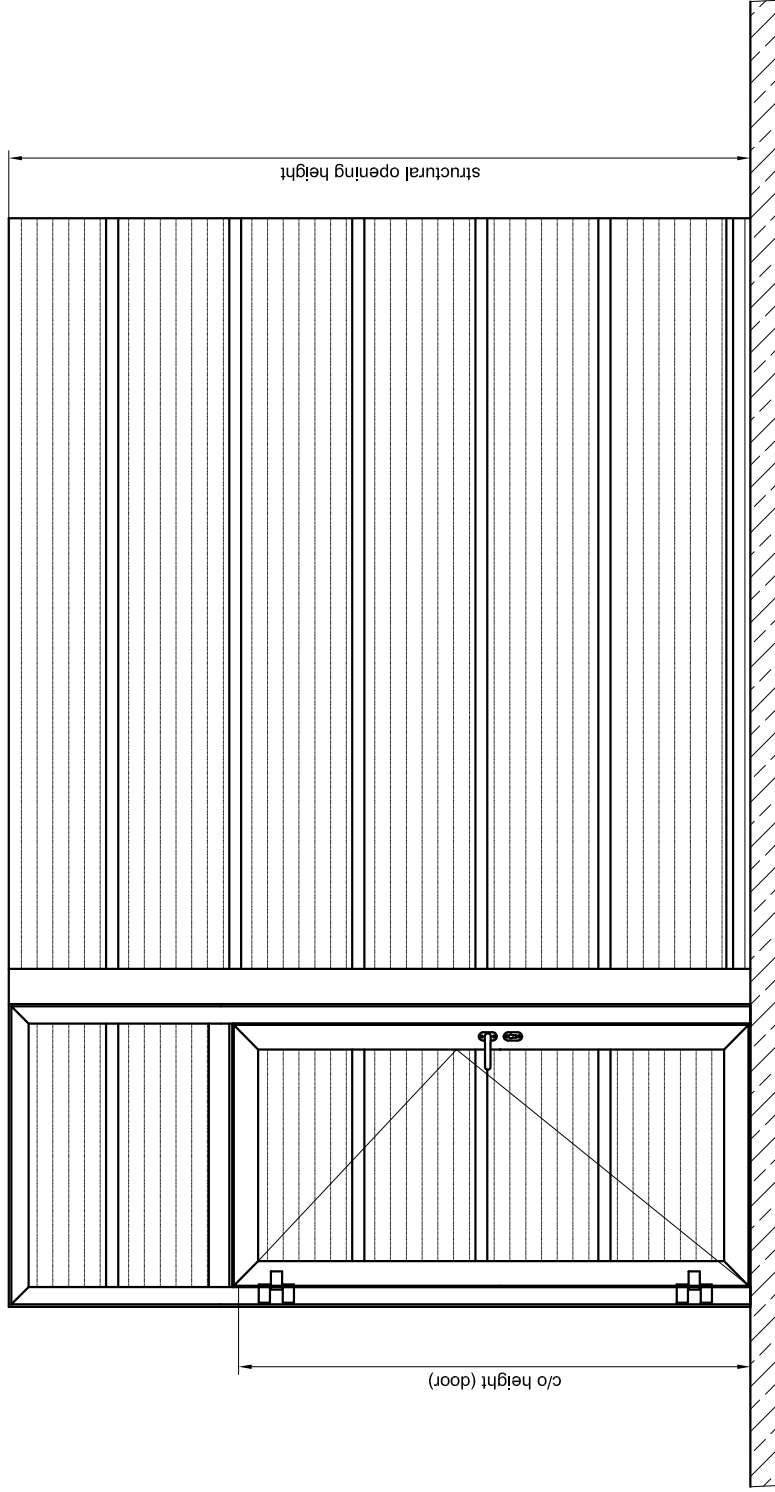

view from outside

view from outside

horizontal section

vertical section

door open - lateral part closed

also available with short cassette

**aluminium frame
with threshold**

Attention:

Lateral part shown on the right-hand-side when seen from the outside - inward opening. Other options available upon request!
(for example lateral part - outside opening)

SPACELITE HT40 GA pass door element SPACELITE_HT40_GA_TE_en	June 2017	BUTZBACH www.butzbach.com Tel. +49-8337-901-0
	CAD: 05/132/2 sheet 2 Schutzmerk ISO 16016	

subject to technical alterations!

view from outside

vertical section

also available with short cassette

horizontal section

**steel frame without
threshold**

Attention:
Lateral part shown on the right-hand-side when seen from the outside - inward opening. Other options available upon request!
(for example lateral part - outside opening)