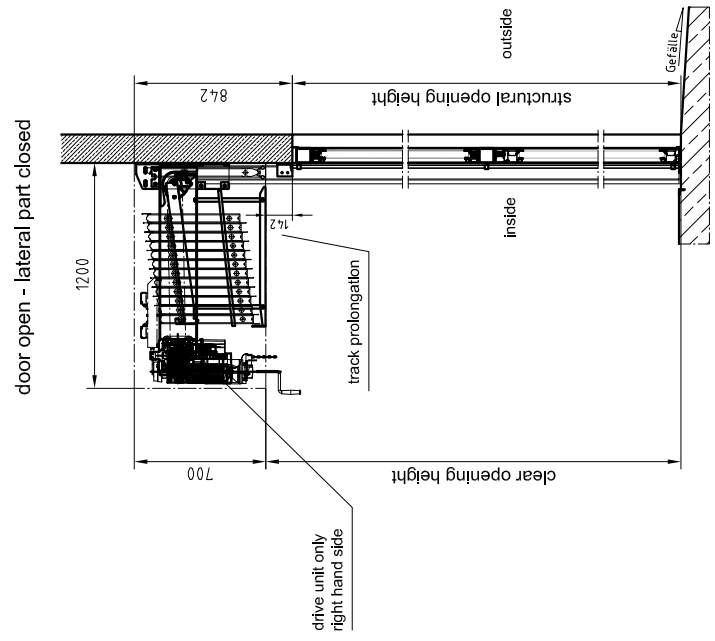

view from outside

view from outside

horizontal section

vertical section

door open - lateral part closed

also available with short cassette

**aluminium frame
with threshold**

Attention:

Lateral part shown on the right-hand-side when seen from the outside - inward opening. Other options available upon request!
(for example lateral part - outside opening)

SPACELITE HT40 GA pass door element SPACELITE_HT40_GA_TE_en	June 2017	BUTZBACH www.butzbach.com Tel. +49-8337-901-0
	CAD: 05/132/2 sheet 2 Schutzmerk ISO 16016	

subject to technical alterations!

view from outside

vertical section

also available with short cassette

horizontal section

**steel frame without
threshold**

Attention:
Lateral part shown on the right-hand-side when seen from the outside - inward opening. Other options available upon request!
(for example lateral part - outside opening)